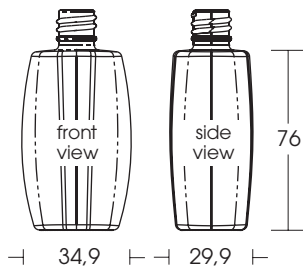

athena glass line

Packaging | Skin Care

ATHENA Glass Line
50 ml
1,69 fl.oz.
 E5

Pumps: Various types
 Lotion- and spray pumps
 in plastic and metal
 Bottle: glass clear or frosted

ATHENA Glass Line
30 ml
1,01 fl.oz.
 E5