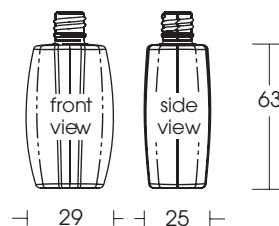

athena glass line

Packaging | Skin Care

ATHENA Glass Line
50 ml
1,69 fl.oz.
 E5

Pumps: Various types
 Lotion- and spray pumps
 in plastic and metal
 Bottle: glass clear or frosted

ATHENA Glass Line
30 ml
1,01 fl.oz.
 E5