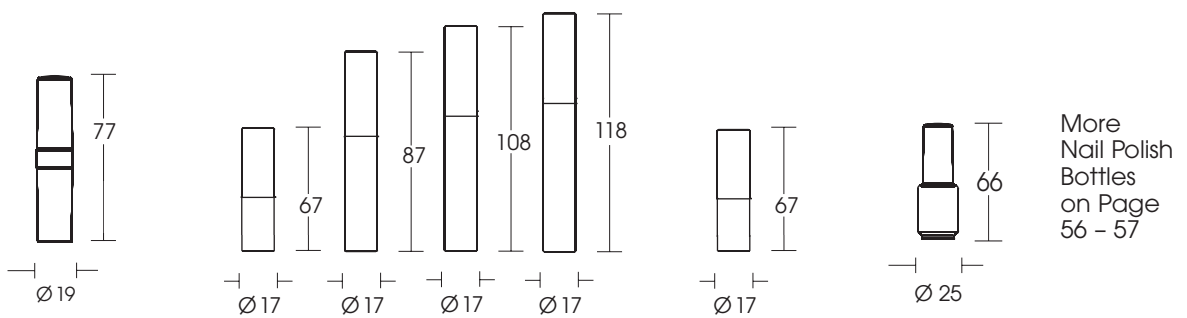

lapis line

Decorative Cosmetic Packaging

More
Nail Polish
Bottles
on Page
56 - 57

Lapis Line
Lipstick Cup
12,1/12,7mm
Cap: ABS
Base: ABS

Lapis Line
Lipgloss-/Mascara Bottle
3,5 ml, 6 ml, 9/10 ml, 15 ml
Cap: ABS/PMMA
Bottle: PETG/PVC
Wiper: TPU