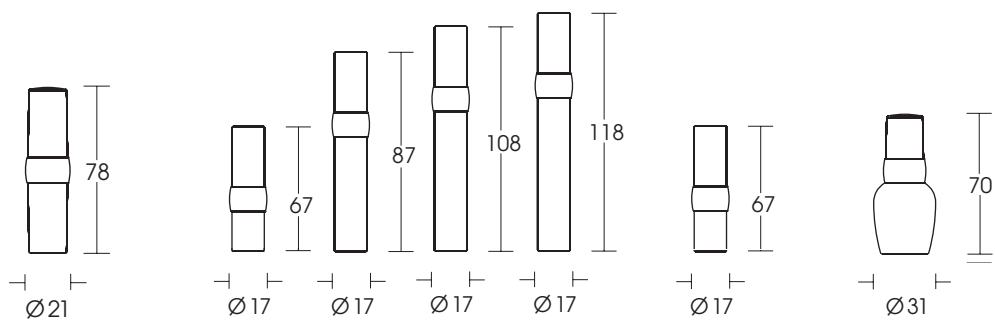

kontura line

Decorative Cosmetic Packaging

More
Nail Polish
Bottles
on Page
56 - 57

Kontura Line
Lipstick Cup
12,1/12,7mm

Cap: ABS
Sleeve: Metal
Base: ABS

Kontura Line
Lipgloss-/Mascara Bottle
3,5 ml, 6 ml, 9/10 ml, 15 ml