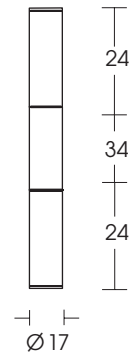

# double click system

Decorative Cosmetic Packaging

Double Click System  
Gloss/Mascara/  
Concealer Bottles  
2 x 8 ml  
Bottle: PETG/PVC  
Clamp: ABS

Double Click System  
Gloss/Mascara Bottles  
2 x 6 ml  
Bottle: PETG/PVC  
Clamp: ABS