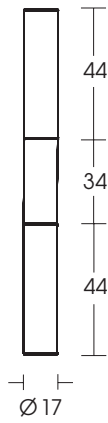

# double click system

Decorative Cosmetic Packaging

Double Click System  
Gloss/Mascara/  
Concealer Bottles  
2 x 8 ml  
Bottle: PETG/PVC  
Clamp: ABS

Double Click System  
Gloss/Mascara Bottles  
2 x 6 ml  
Bottle: PETG/PVC  
Clamp: ABS

Double Click System  
Gloss/Eyeshadow Bottles  
2 x 3,5 ml  
Bottle: PETG/PVC  
Clamp: ABS

- Veredelung: Zwinge Standard Pantone,  
lackiert oder metallisiert  
Flaschen - klar oder gefrostet
- Dekoration: Siebdruck und Heißfolienprägung
- Finishing: *clamp standard pantone printing,  
painted or metalized  
bottle - clear or frosted*
- Decoration: *screen printing and hot foil stamping*

Thread  
GCM1 13/415