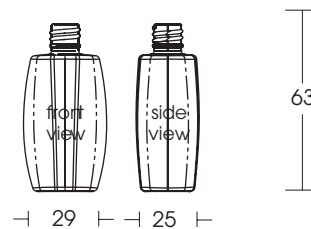

athena glass line

Skin Care Packaging

Athena Glass Line
50 ml
1,69 fl.oz.
E5

Pumps: Various types
Lotion- and spray pumps
in plastic and metal
Bottle: glass clear or frosted

Athena Glass Line
30 ml
1,01 fl.oz.
E5