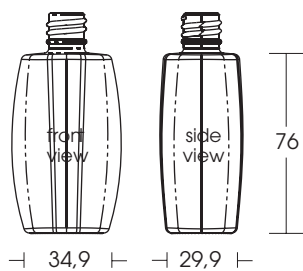

athena glass line

Skin Care Packaging

Athena Glass Line
50 ml
1,69 fl.oz.
E5

Pumps: Various types
Lotion- and spray pumps
in plastic and metal
Bottle: glass clear or frosted

Athena Glass Line
30 ml
1,01 fl.oz.
E5